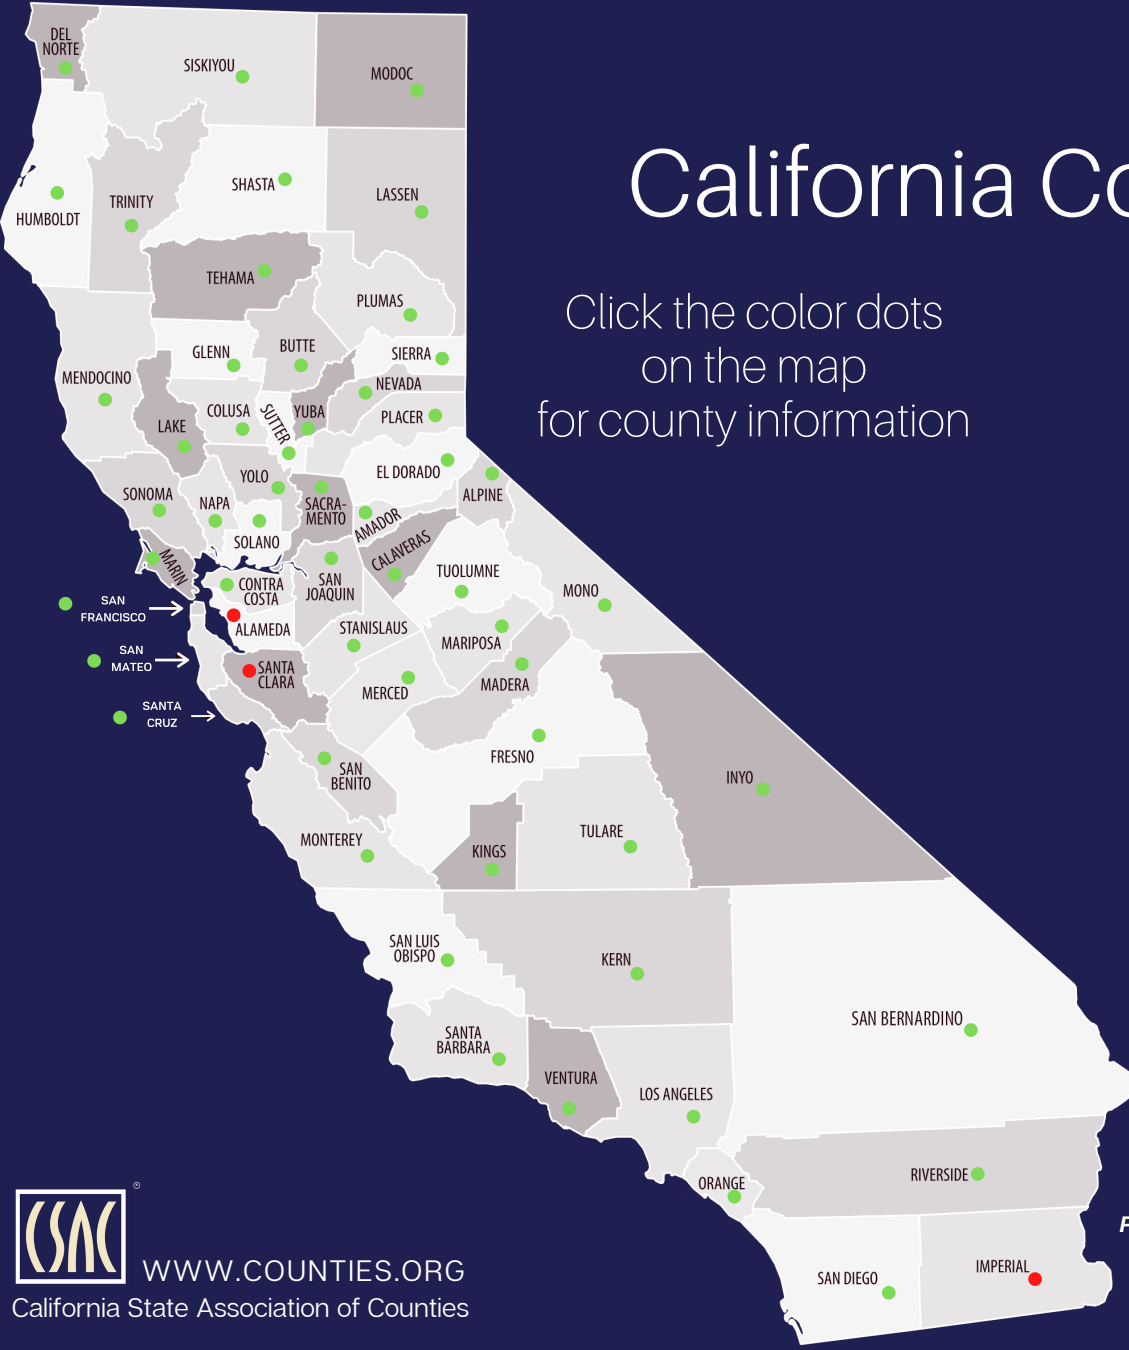

California Counties COVID-19 Response

Click the color dots
on the map
for county information

[Governor Newsom Issued Statewide
Stay At Home Executive Order
March 19, 2020](#)

[Click here to read the REVISED Executive Order dated May 7, 2020](#)

Emergency Declarations and
Shelter in Place /Safer at Home
Orders or Directives
(3 Counties)

Approved County Variances
(55 Counties)

Please refer to your county's dedicated Coronavirus web page for current information on local orders.